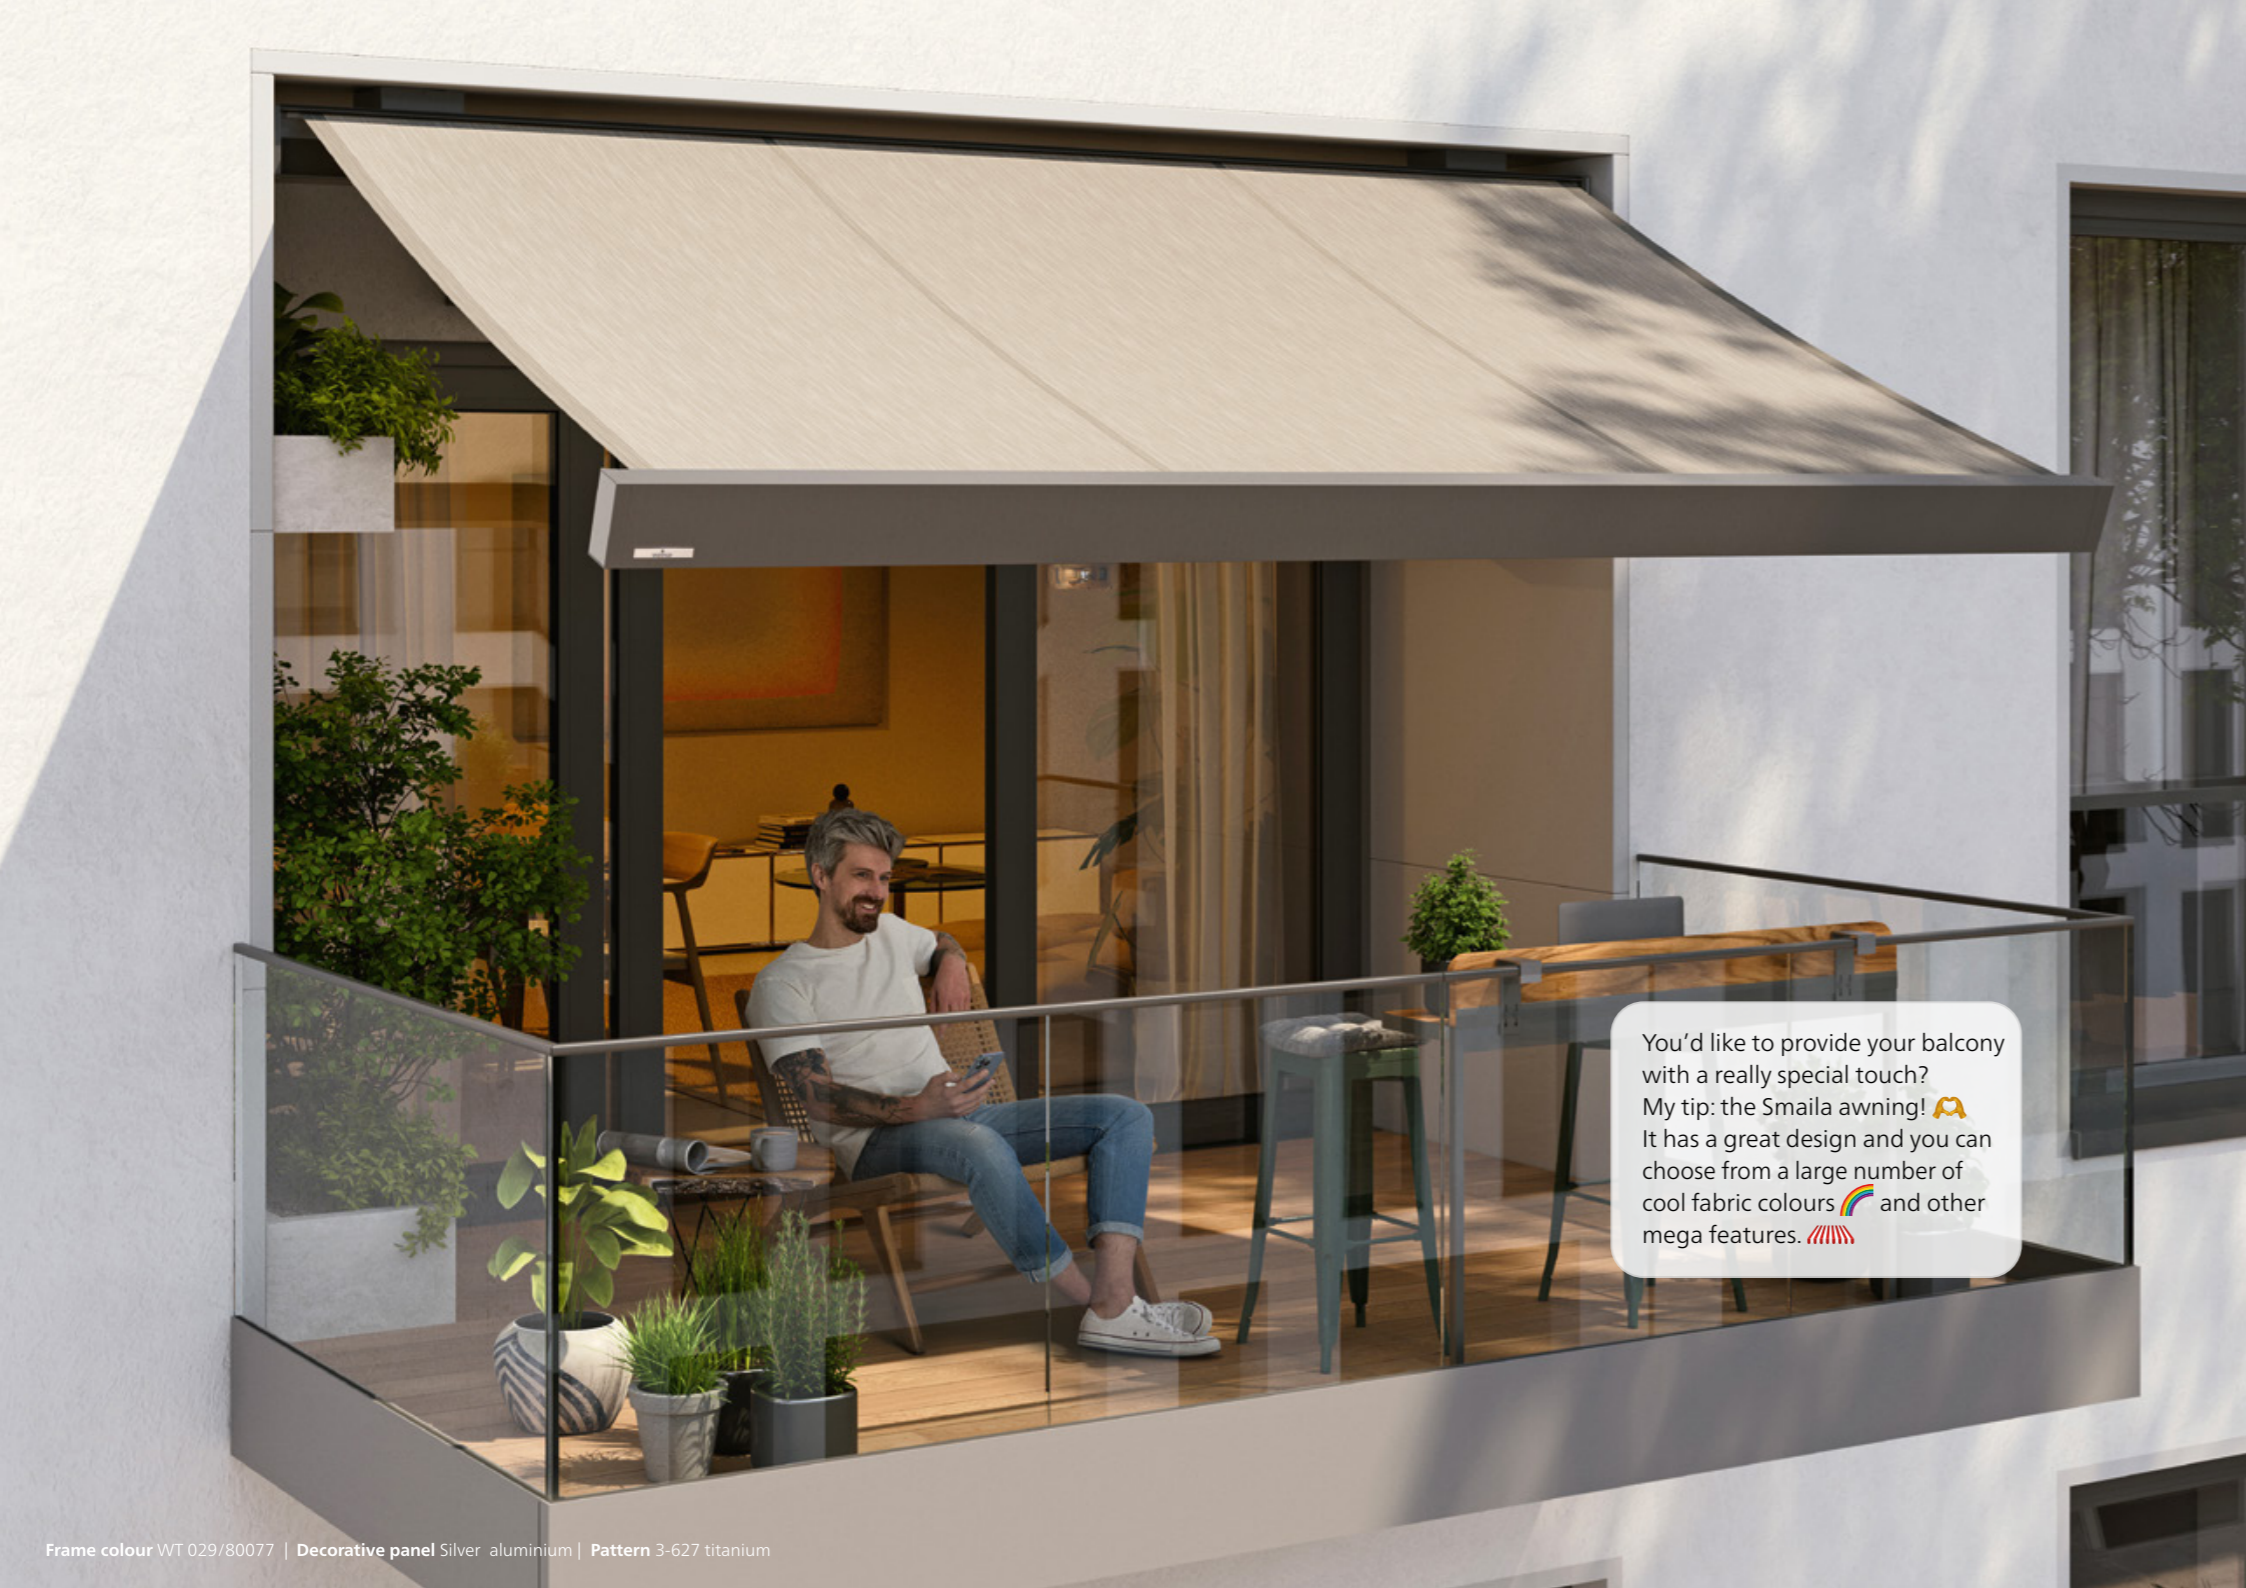

Slim, cubic awning design, which goes viral

Très chic!

Transform your balcony or patio to your very individual haven of well-being – with Smaila! The “little one” provides your outdoor paradise plenty of style within a confined space. Its stylish, square look without visible screws and an exceptionally large fabric surface area suit you and your needs for a demanding living atmosphere – for example in modern, urban surroundings.

Smaila – the highlight for you and your friends!

Hello there, I have just prepared everything for our little party this afternoon. 🍷 Snacks and drinks are already waiting for you. 🍷 And there's no need to worry about too much sun. ☀️ My beautiful new awning provides ample shade. See you soon, looking forward to it! 💕 🍷

A sun protection benefit – a solar module can be included

Smaila can optionally have a Valance Plus added. It provides sun, privacy and glare protection from the front. With an integrated solar module, it can be opened and retracted just as required and fully independently of the power supply.

**Individual design –
as an expression of your personality**

Like me!

Smaila offers you a host of options to set fantastic accents on the balcony or patio. Inspiring fabric patterns, unique frame colours and attractive decorative end caps make your favourite place unmistakable.