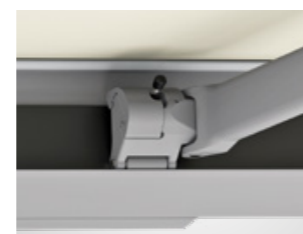

Weatherproof awning cassette

Strong, low-noise weinor LongLife arm

Wind lock safety device protects against wind exposure

Various installation options

Besides the standard wall mounting, Smaila can also be easily fitted if there are special constructional requirements. Here, weinor offers an individual solution for all balcony and patio situations.