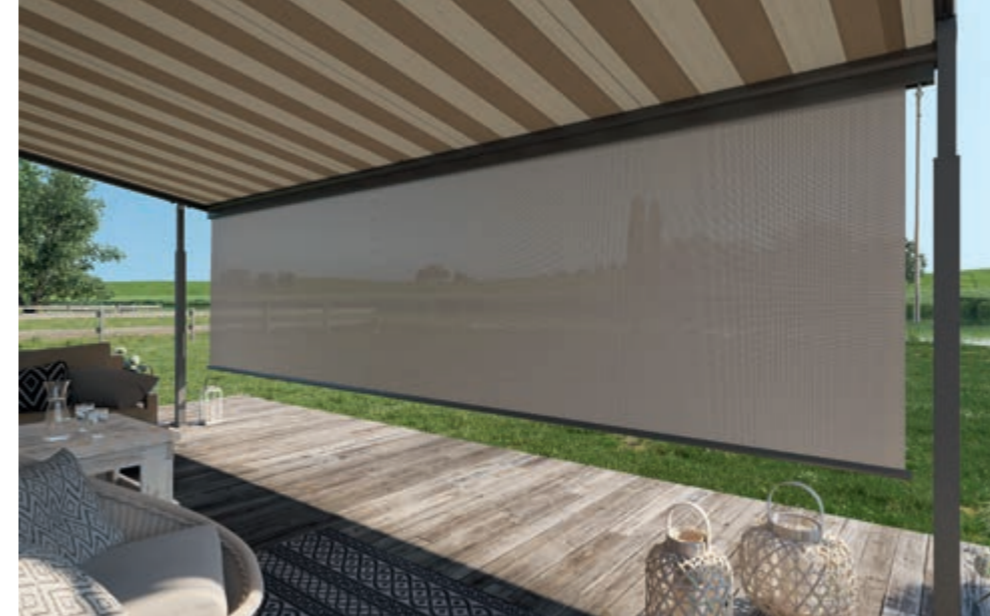

### Vertical sun protection fabrics with a crystal-clear view

The fabric collection screens by weinor® offers ideal privacy and sun protection for the Valance Plus and VertiTex II with various degrees of transparency and air permeability.

### Additional attractive privacy and sun protection from the front

The Valance Plus from weinor is the perfect solution for dazzling light, especially when the sun is lying low in the evening. It can be lowered using the gear handle and then also offers reliable privacy protection. The Valance Plus is also available with the fabrics from the screens by weinor® collection that let light and air through. It can be retrofitted to existing Plaza Viva systems without VertiTex II.